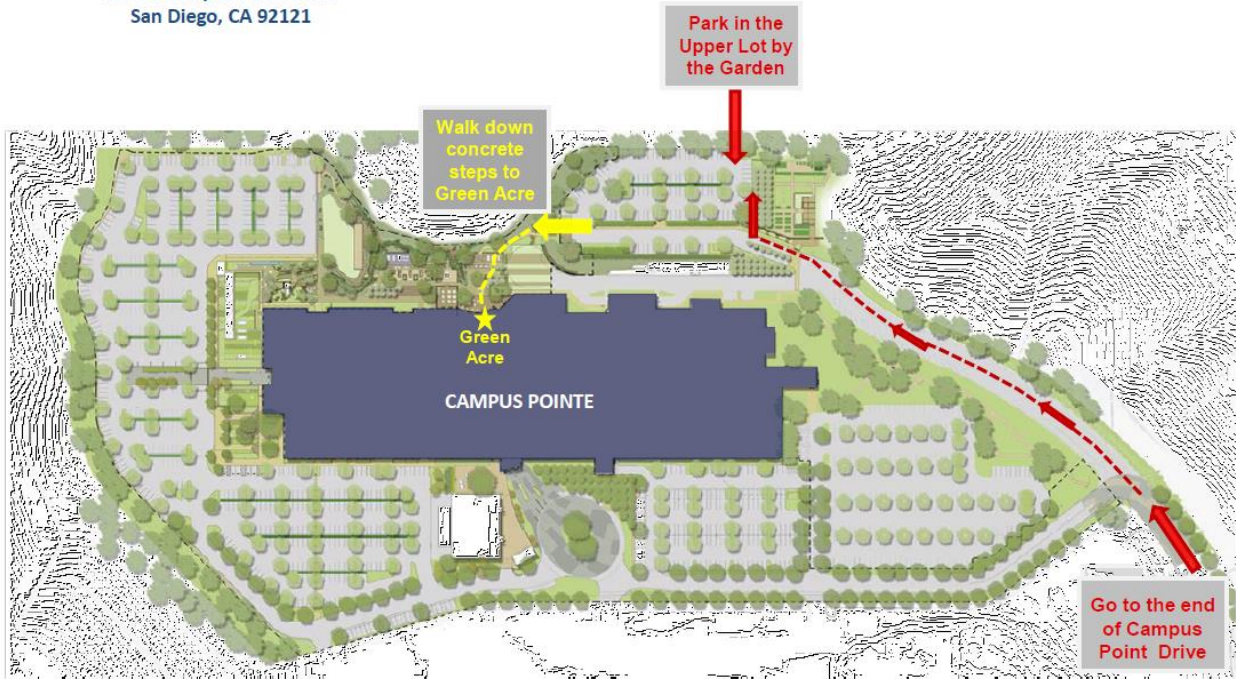

Parking Instructions

10300 Campus Point Drive
San Diego, CA 92121

Driving Directions on I-5 South

Take the Genesee Avenue exit
Turn left onto Genesee Avenue
Turn left onto Campus Point Drive
Follow Campus Point Drive until you see signs for:
Alexandria Center for Life Science at Campus Pointe

Driving Directions on I-5 North

Take the Genesee Avenue exit
Turn right onto Genesee Avenue
Turn left onto Campus Point Drive
Follow Campus Point Drive until you see signs for:
Alexandria Center for Life Science at Campus Pointe